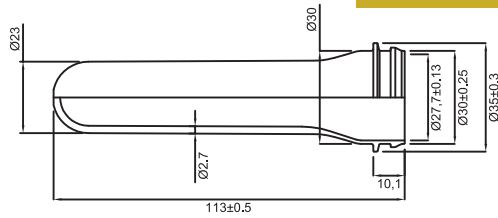

RiPET

29 / 21 Snap On 21 gr

32 mm Snap On 22,5 gr

32 mm Snap On 25 gr

38 / 31 56 gr

38 / 31 85 gr

PET PREFORM TİPİ PET PREFORM TYPE	PET PREF. AĞIRLIĞI PET PREFORM WEIGHT	ÇENE TİPİ NECK FINISH
0,75 - 1 lt	22, 5 gr	32 mm Snap On
1 lt	25 gr	32 mm Snap On
0,75 - 1 lt	21 gr	29/21 Snap On
2 - 5 lt	54 gr	38/31 (3 start)
2 - 5 lt	56 gr	38/31 (3 start)
2 - 5 lt	58,5 gr	38/31 (3 start)
2 - 5 lt	78 gr	38/31 (3 start)
2 - 5 lt	85 gr	38/31 (3 start)