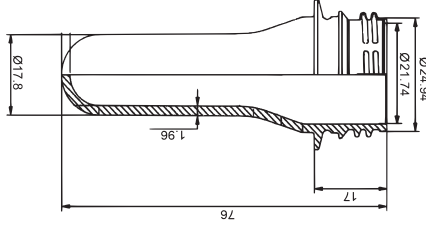

CARBONATED SOFT DRINK PREFORMS GAZLI İÇECEK PREFORMLARI

RiPET

28 mm 1881-PCO 12 gr