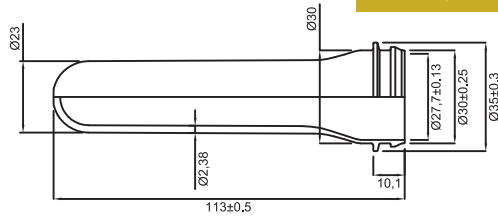

32 mm Snap On 22,5 gr