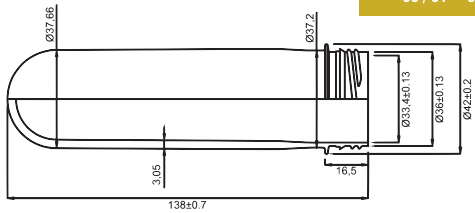

55 mm Snap On 270 gr

55 mm Snap On 300 gr

PET PREFORM TİPİ PET PREFORM TYPE	PET PREF. AĞIRLIĞI PET PREFORM WEIGHT	ÇENE TİPİ NECK FINISH
15 - 19 lt	270 gr	55 mm
15 - 19 lt	300 gr	55 mm

3 - 9 lt

15 - 19 lt

OIL PREFORMS YAĞ PREFORMLARI

RiPET

29 / 21 Snap On 21 gr

32 mm Snap On 22,5 gr

32 mm Snap On 25 gr

38 / 31 56 gr

38 / 31 85 gr

PET PREFORM TİPİ PET PREFORM TYPE	PET PREF. AĞIRLIĞI PET PREFORM WEIGHT	ÇENE TİPİ NECK FINISH
0,75 - 1 lt	22, 5 gr	32 mm Snap On
1 lt	25 gr	32 mm Snap On
0,75 - 1 lt	21 gr	29/21 Snap On
2 - 5 lt	54 gr	38/31 (3 start)
2 - 5 lt	56 gr	38/31 (3 start)
2 - 5 lt	58,5 gr	38/31 (3 start)
2 - 5 lt	78 gr	38/31 (3 start)
2 - 5 lt	85 gr	38/31 (3 start)