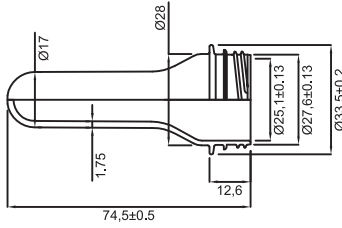

WATER PREFORMS SU PREFORMLARI

RiPET

29/25 Short Neck 10 gr