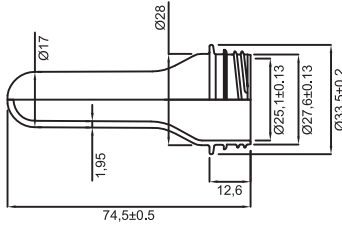

29/25 Short Neck 10,5 gr