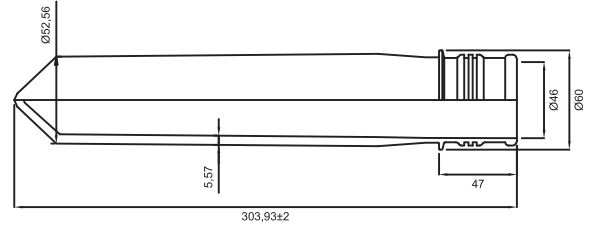

55 mm Snap On 300 gr

PET PREFORM TİPİ PET PREFORM TYPE	PET PREF. AĞIRLIĞI PET PREFORM WEIGHT	ÇENE TİPİ NECK FINISH
15 - 19 lt	270 gr	55 mm
15 - 19 lt	300 gr	55 mm

3 - 9 lt

15 - 19 lt