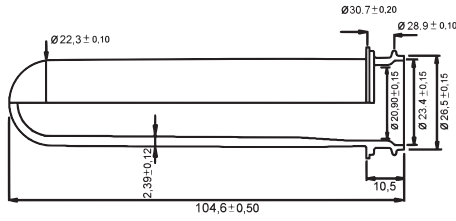

OIL PREFORMS YAĞ PREFORMLARI

RiPET

29 / 21 Snap On 21 gr