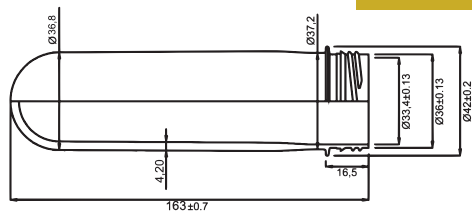

RiPET

29 / 21 Snap On 21 gr

32 mm Snap On 22,5 gr

32 mm Snap On 25 gr

38 / 31 56 gr

38 / 31 85 gr

PET PREFORM TİPİ PET PREFORM TYPE	PET PREF. AĞIRLIĞI PET PREFORM WEIGHT	ÇENE TİPİ NECK FINISH
0,75 - 1 lt	22, 5 gr	32 mm Snap On
1 lt	25 gr	32 mm Snap On
0,75 - 1 lt	21 gr	29/21 Snap On
2 - 5 lt	54 gr	38/31 (3 start)
2 - 5 lt	56 gr	38/31 (3 start)
2 - 5 lt	58,5 gr	38/31 (3 start)
2 - 5 lt	78 gr	38/31 (3 start)
2 - 5 lt	85 gr	38/31 (3 start)